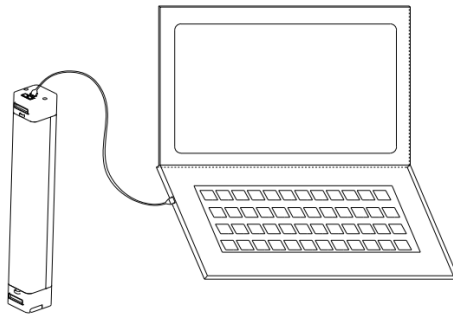

## Parameters:

Product Name	Multi-functional Portable LED Lamp	Input Voltage	DC5V
Working Time	6Hrs	Power	5W / 8W
Size	32*32*220mm/320mm	Lumen	400lm / 640lm
Color	Blue、White、Green	CCT	8000K
Switch	Three-way switch button	CRI	80Ra
LED (Chip)	51pcs / 75pcs SMD2835	Beam Angle	120°
Battery Capacity	2600mAh / 4000mAh	Ambient Temp.	-40 — 45°
Battery Lifetime	Charging for 1000 times+	Charging Time	4Hrs / 6Hrs

**Installation Method:**

Using the sling

Magnet to stick

Hook installation

**Usage:**

On/Off Switch Button

**Charging Method:**

USB charging with computer / laptop