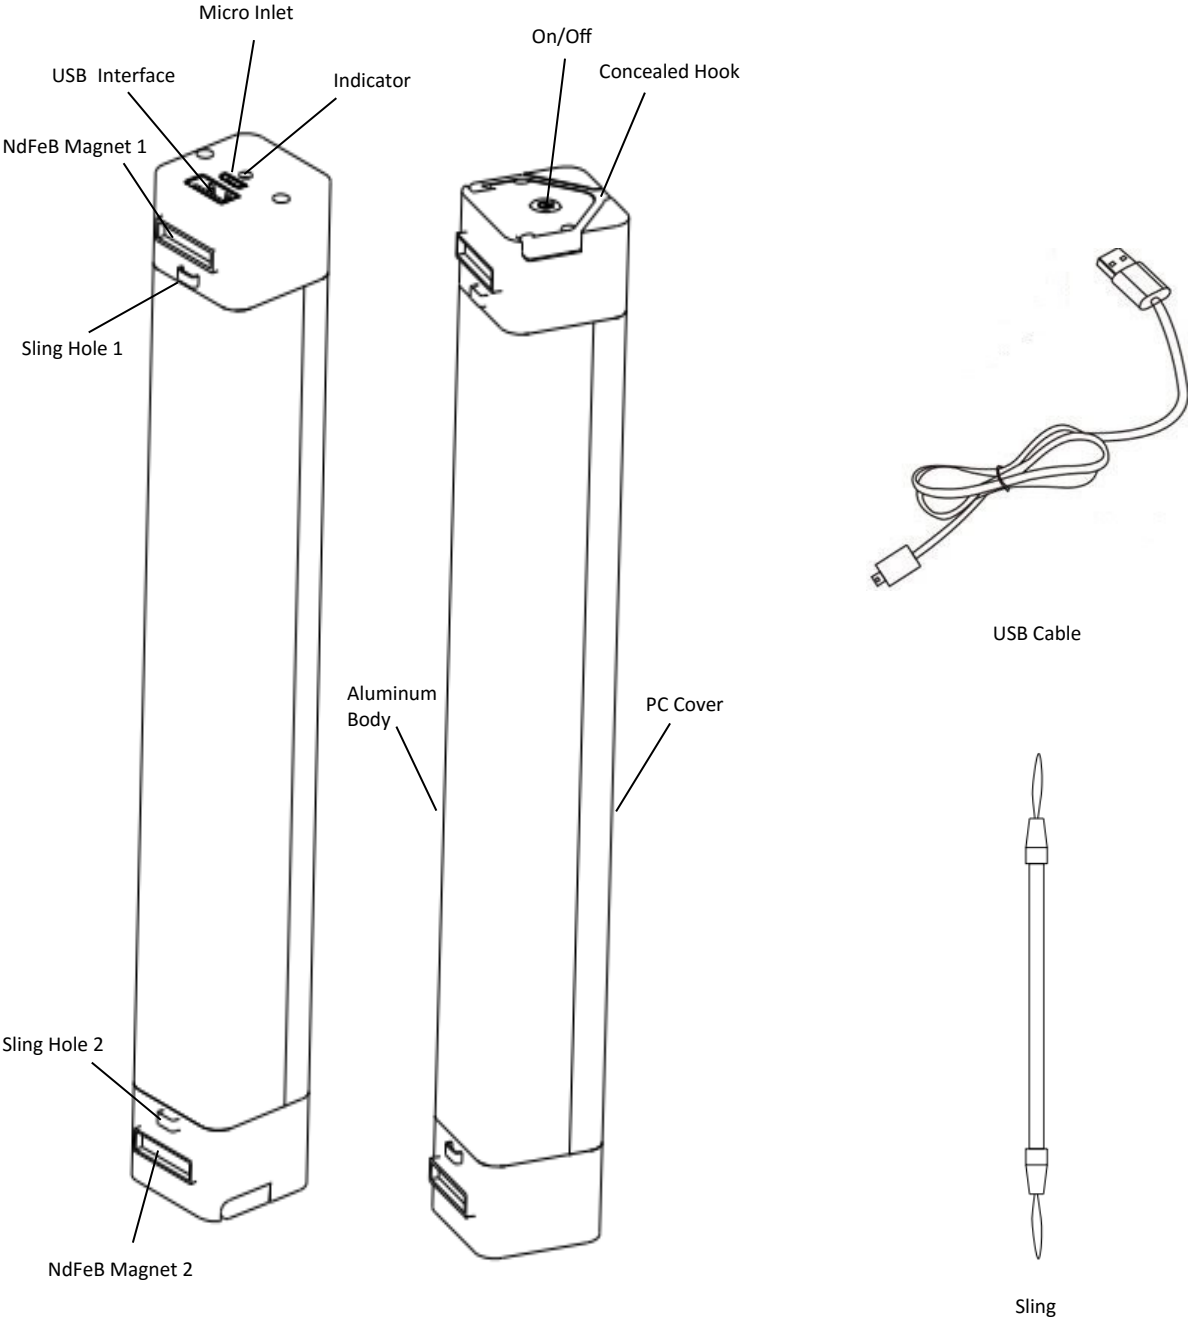

## Product Feature:

- MCU dimming function. Three-way switch button: strong light, dim light, SOS function.
- Equipped with concealed hook, NdFeB magnet&slings, applicable to a variety of installation.
- Super bright SMD2835 LEDs, soft light beam, no glare.
- Built-in 3.7V, 2600mAh/4000mAh Lithium battery with 6Hrs working time.
- USB Micro DC inlet for lamp charging.
- Solar Panel is optional.
- USB output 5V 0.7A for cellphone charging.
- Smart driver inside, overvoltage & overcurrent IC protection to ensure safety.
- Aluminum+PC+ABS materials, compact&sturdy, stylish&elegant appearance.
- Our own mould, we have the patent for its design.

## Parameters:

Product Name	Multi-functional Portable LED Lamp	Input Voltage	DC5V
Working Time	6Hrs	Power	5W / 8W
Size	32*32*220mm/320mm	Lumen	400lm / 640lm
Color	Blue、White、Green	CCT	8000K
Switch	Three-way switch button	CRI	80Ra
LED (Chip)	51pcs / 75pcs SMD2835	Beam Angle	120°
Battery Capacity	2600mAh / 4000mAh	Ambient Temp.	-40 — 45°
Battery Lifetime	Charging for 1000 times+	Charging Time	4Hrs / 6Hrs