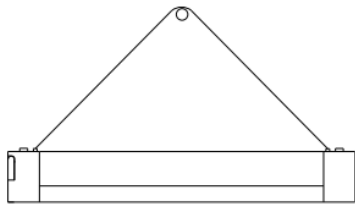

Installation Method:

Using the sling