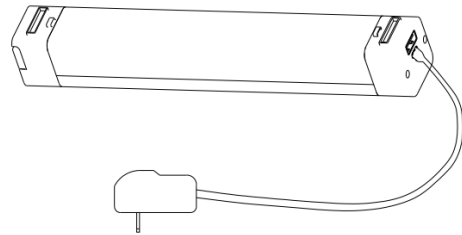

## Parameters:

Product Name	Multi-functional Portable LED Lamp	Input Voltage	DC5V
Working Time	6Hrs	Power	5W / 8W
Size	32*32*220mm/320mm	Lumen	400lm / 640lm
Color	Blue、White、Green	CCT	8000K
Switch	Three-way switch button	CRI	80Ra
LED (Chip)	51pcs / 75pcs SMD2835	Beam Angle	120°
Battery Capacity	2600mAh / 4000mAh	Ambient Temp.	-40 — 45°
Battery Lifetime	Charging for 1000 times+	Charging Time	4Hrs / 6Hrs

**Installation Method:**

Using the sling

Magnet to stick

Hook installation

**Usage:**

On/Off Switch Button

**Charging Method:**

USB charging with computer / laptop